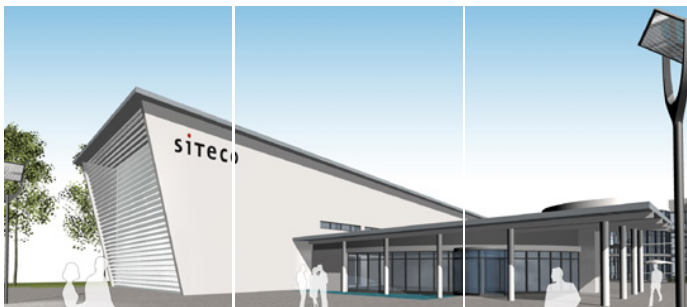

### Construction Start For the New Siteco 'Light Innovation Centre'.

With the commencement ceremony on the 27th July, the start for construction of the new LIZ (Light Innovation Centre) was initiated in Traunreut. The LIZ will serve as an exhibition, training and research centre and is part of a comprehensive investment program for Traunreut. The Siteco management greeted guests such as the district administrator Hermann Steinmaßl and the mayor of Traunreut, Franz Parzinger. The project architects Georg Brüderl and Hermann Namberger were also present.

The futuristic building, designed by the Traunreut company Brüderl + Namberger will be constructed on the open space adjacent to the white house and should be completed in Autumn 2007. According to the architects, the new design is based upon the present semi-circular central building and the southern administration construction and completes the northern complex with a 75m long conical form. "Together with the present buildings the c. 1500m<sup>2</sup> construction forms an inner courtyard area with a relaxed atmosphere that encourages guests to stay.

### **Construction Start For the New Siteco 'Light Innovation Centre'.**

Just last year Siteco celebrated 30 years at Traunreut with an entertaining Open Day. The present LIZ was opened in 1971, four years before the construction of the luminaire manufacturing works. Today, 35 years later, it cannot any more offer a suitable framework for the complex technical field of light. After the transferral of luminaire production from Maribor (Slovenia) to Traunreut, the building of the new LIZ is a further step in the strengthening of the Traureut headquarters as a centre for european lighting.